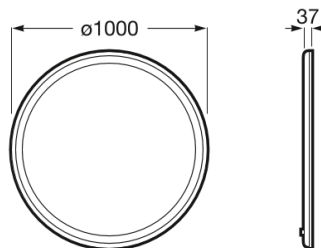


**IRIDIA****Round mirror with perimetral LED lighting and demister device**

PRICE (VAT INCLUDED)

£1176.40

TECHNICAL DRAWINGS

**FEATURES**

Ambient light position: Edge

Ambient light type: LED

Frame material: PVC

Ingress Protection Rating of the light: IP 44

Installation type: Wall-hung

Light type: LED

Light(s): Integrated in the mirror

Mirror orientation: Horizontal

Power per light (W): 50

Shape: Round

Demister included